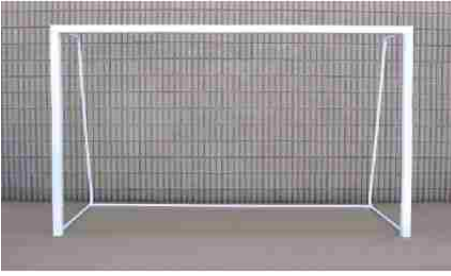

FUTSAL 600404

- 3m x 2m x 1m reinforced aluminum goals
- The same 3¹/₂" die as the JR Soccer Series
- 3m x 1.9m x 1m Folding aluminum Futsal Goals also available (JR12633F)
- Steel Futsal goals (600445) with 2"sq. tubing and 1¹/₄" backstays are also available